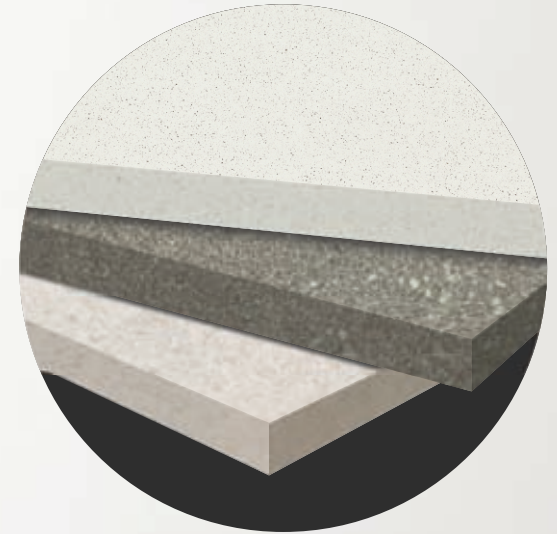

Introducing quartz surfaces that are inspired by the beauty of nature, notable for its exotic and natural aesthetics

1600x3200mm
63x126 Inches

Quartz Stone
COLLECTION

A SURFACE FOR MODERN INTERIORS.

Once installed, the quartz stone enhances the ambience, perfectly elevating the beauty of contemporary interiors, thanks to the variety of the veins and patterns. which forms a texture that is natural yet simple.